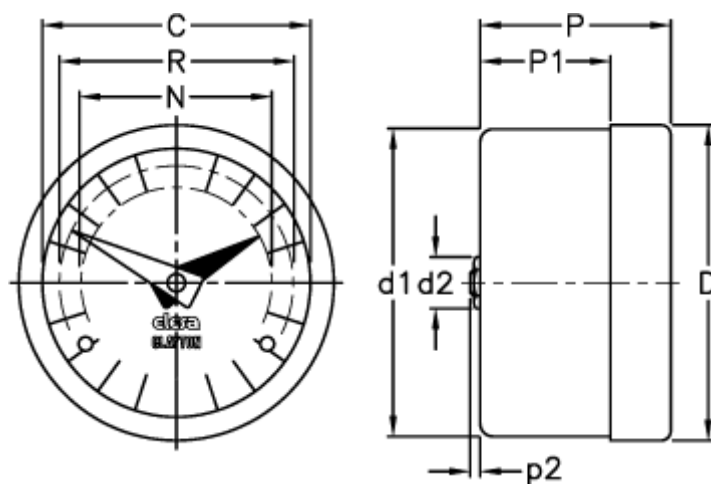

Article number: 2307020231

Description: E+G Gravity indicator
GA01-0040-D

Measures

C = 42

R = 37

D = 49.6

D1 = 48.3

d2 = 8

N = 30

P = 30

P1 = 20.5

p2 = 1.6